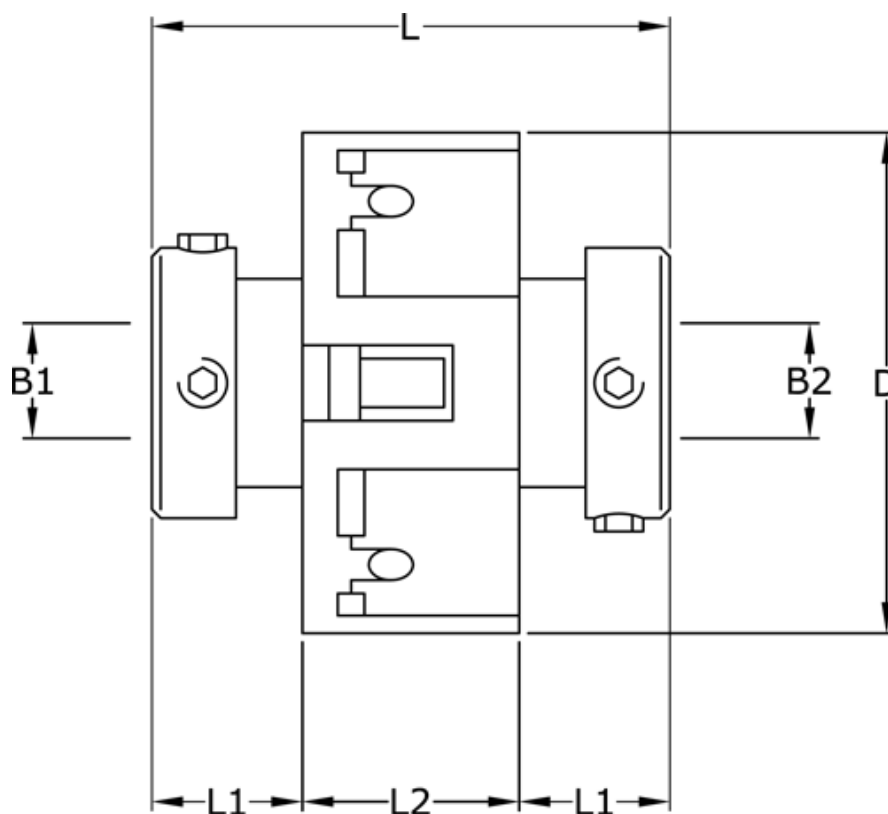

Article number: 3322203182222

Description: Uni-Lat Coupling size 203.18.22.22
set screw hub, bore 6/6 mm

Measures

B1	= 6
B2	= 6
D	= 18
L	= 19.1
L1	= 7.0
L2	= 5.1
Screw	= M3